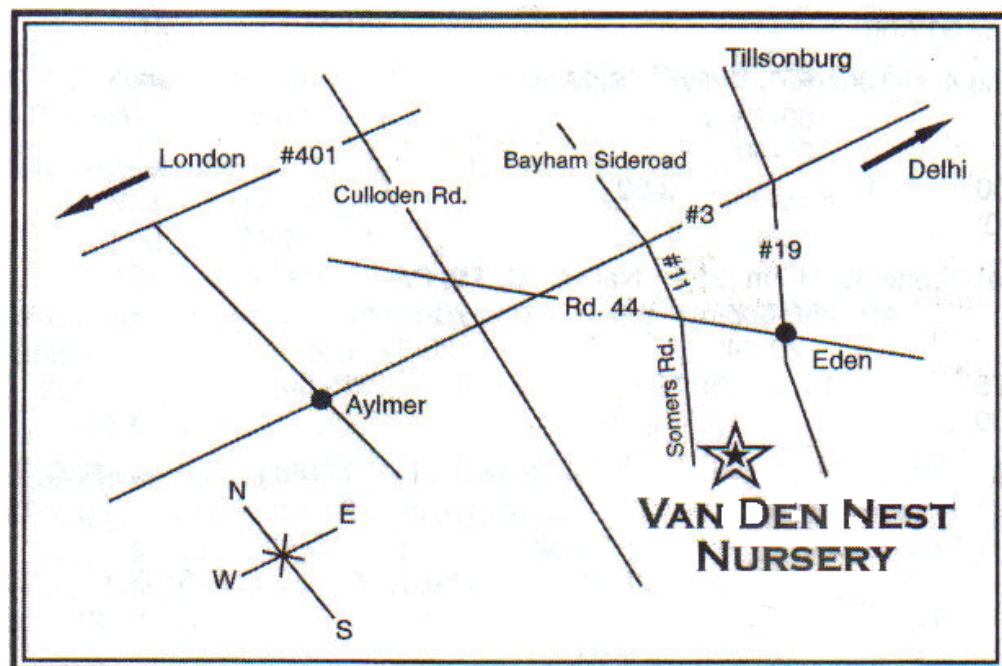

PHONE: 519-866-5269 (8:00 a.m. to 6:00 p.m.)

FAX: 519-866-5507

OFA Ontario Federation
of Agriculture

All prices are listed as Bareroot prices! * Farm pickup only! (150cm and larger)

We have potted trees and shrubs in larger sizes available at the Farm Center (Bareroot, Potted, or Wire Basket)